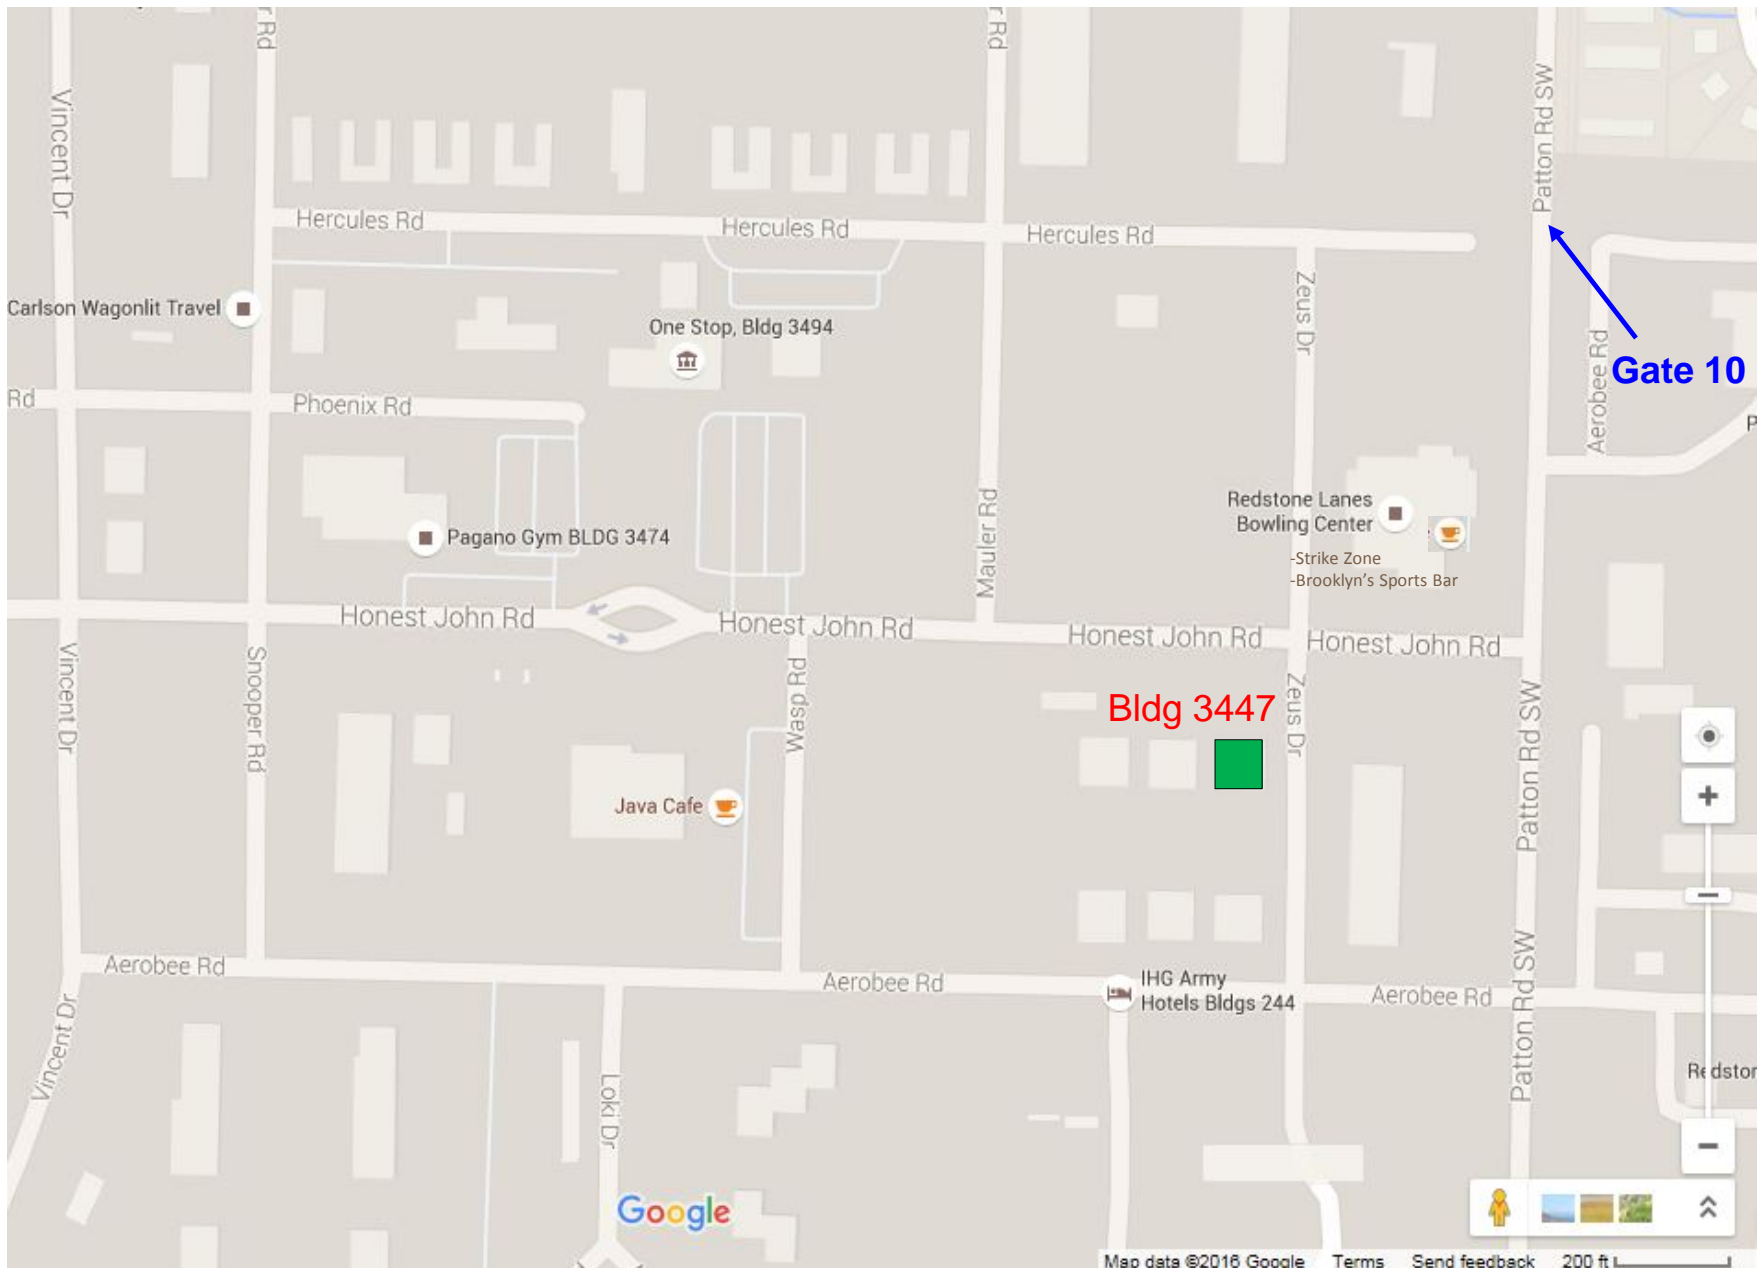

SET Course
 Building 3447
 Redstone Arsenal
 Huntsville, AL

Begin
 Monday, 0800

End Friday,
 +/-1700

POC
 Ms. Judith Disette
 Office: 256-895-1740

 On-Post Eateries & Restaurants

©2007 Google - Map data ©2007 NAVTEQ™ - [Terms of Use](#)

Directions to Bldg. 3447 from Gate 9, Rideout Road

1. Proceed straight (south) through Gate 9 on Rideout Rd.
2. Turn left at the first light on Rideout Rd approx. .3 mile south of the gate.
3. Turn right on Goss Rd. and go east approx. 2 miles to Vincent Dr.
4. Turn right on Vincent Dr. and go south approx. 1.2 miles to Honest John Rd.
5. Turn left on Honest John Rd. and go east approx. 0.4 miles to Zeus Dr.
6. Turn right on Zeus Dr. and Bldg. 3447 is the first building on the right

Directions to Bldg. 3447 from Gate 10, Patton Road

1. Proceed straight (south) through Gate 10 on Patton Rd.
2. Go south approx. 0.15 mile to Honest John Rd.
3. Turn right on Honest John Rd. and go west approx. 0.1 mile to Zeus Dr.
4. Turn left on Zeus Dr. and Bldg. 3447 is the first building on the right