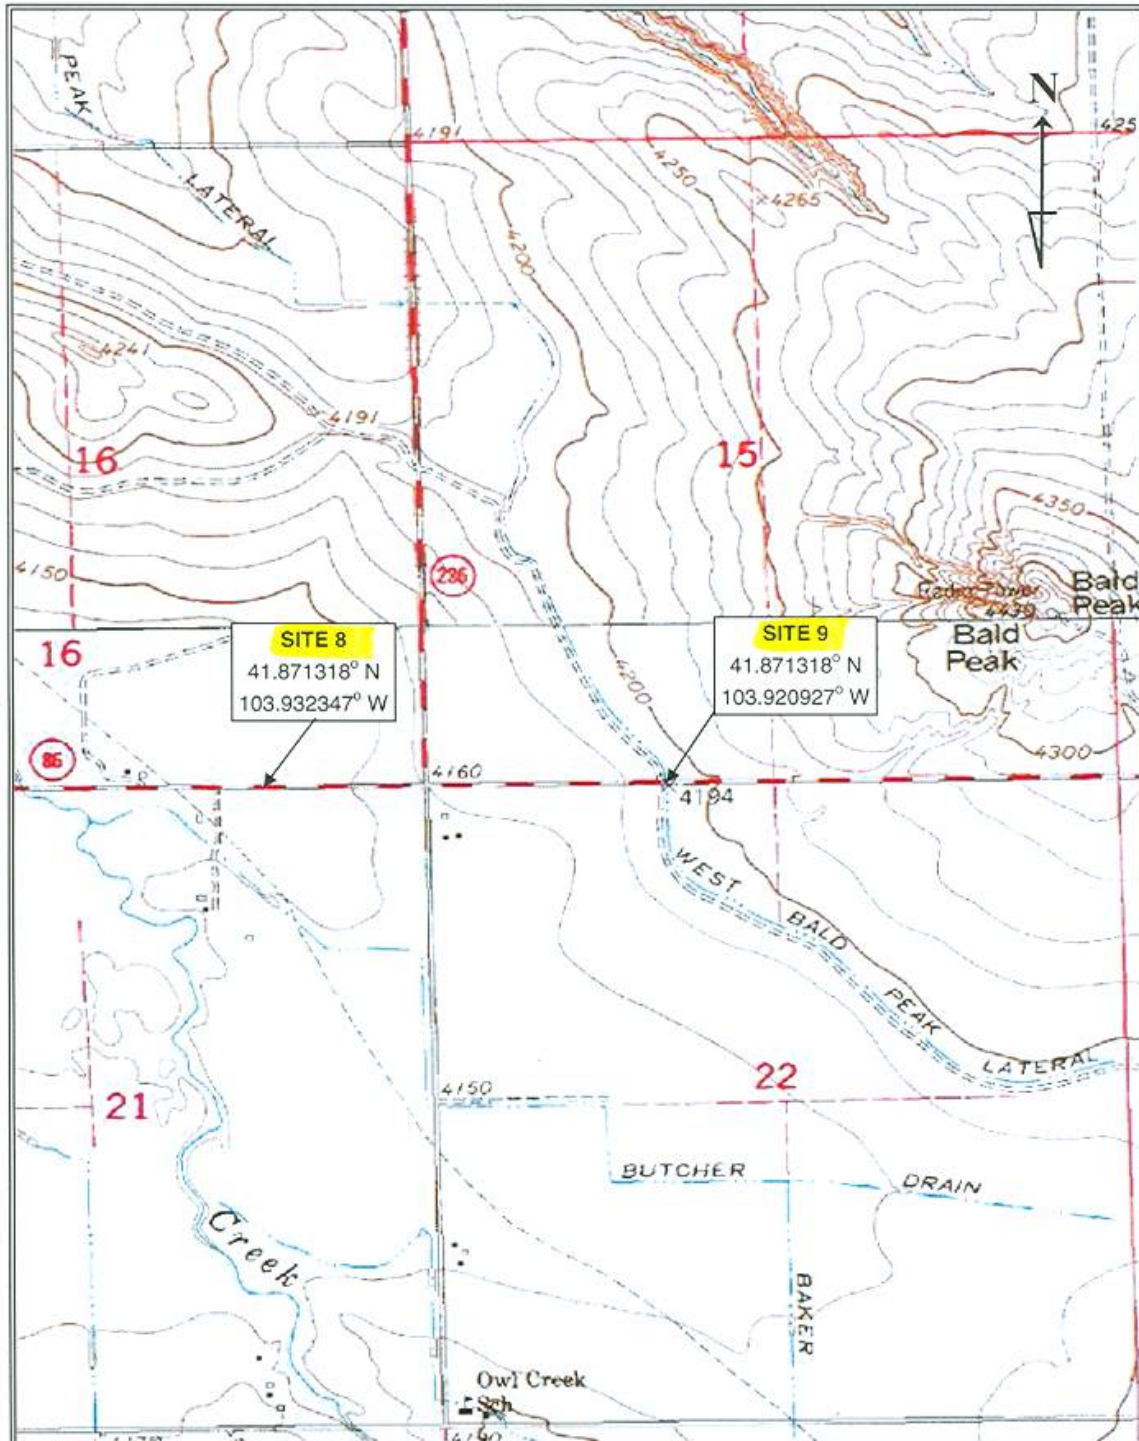

SCOTTSBLUFF WEST
 SEC 16, 17, 20, 21 T. 22 N., R 57 W.
 Scotts Bluff Co., NE

FIGURE 2.4
 Site Location
 Microsoft TerraSever.co.

SCOTTSBLUFF WEST
SEC 15, 16, 21, 22 T. 22 N., R 57 W.
Scotts Bluff Co., NE

FIGURE 2.5
Site Location
Microsoft TerraSever.co.

SCOTTSBLUFF WEST
SEC 13, 24, T. 22 N., R 57 W.
SEC 18, 19, T. 22 N., R 56 W.
Scotts Bluff Co., NE

FIGURE 2.7
Site Location
Microsoft TerraSever.co.