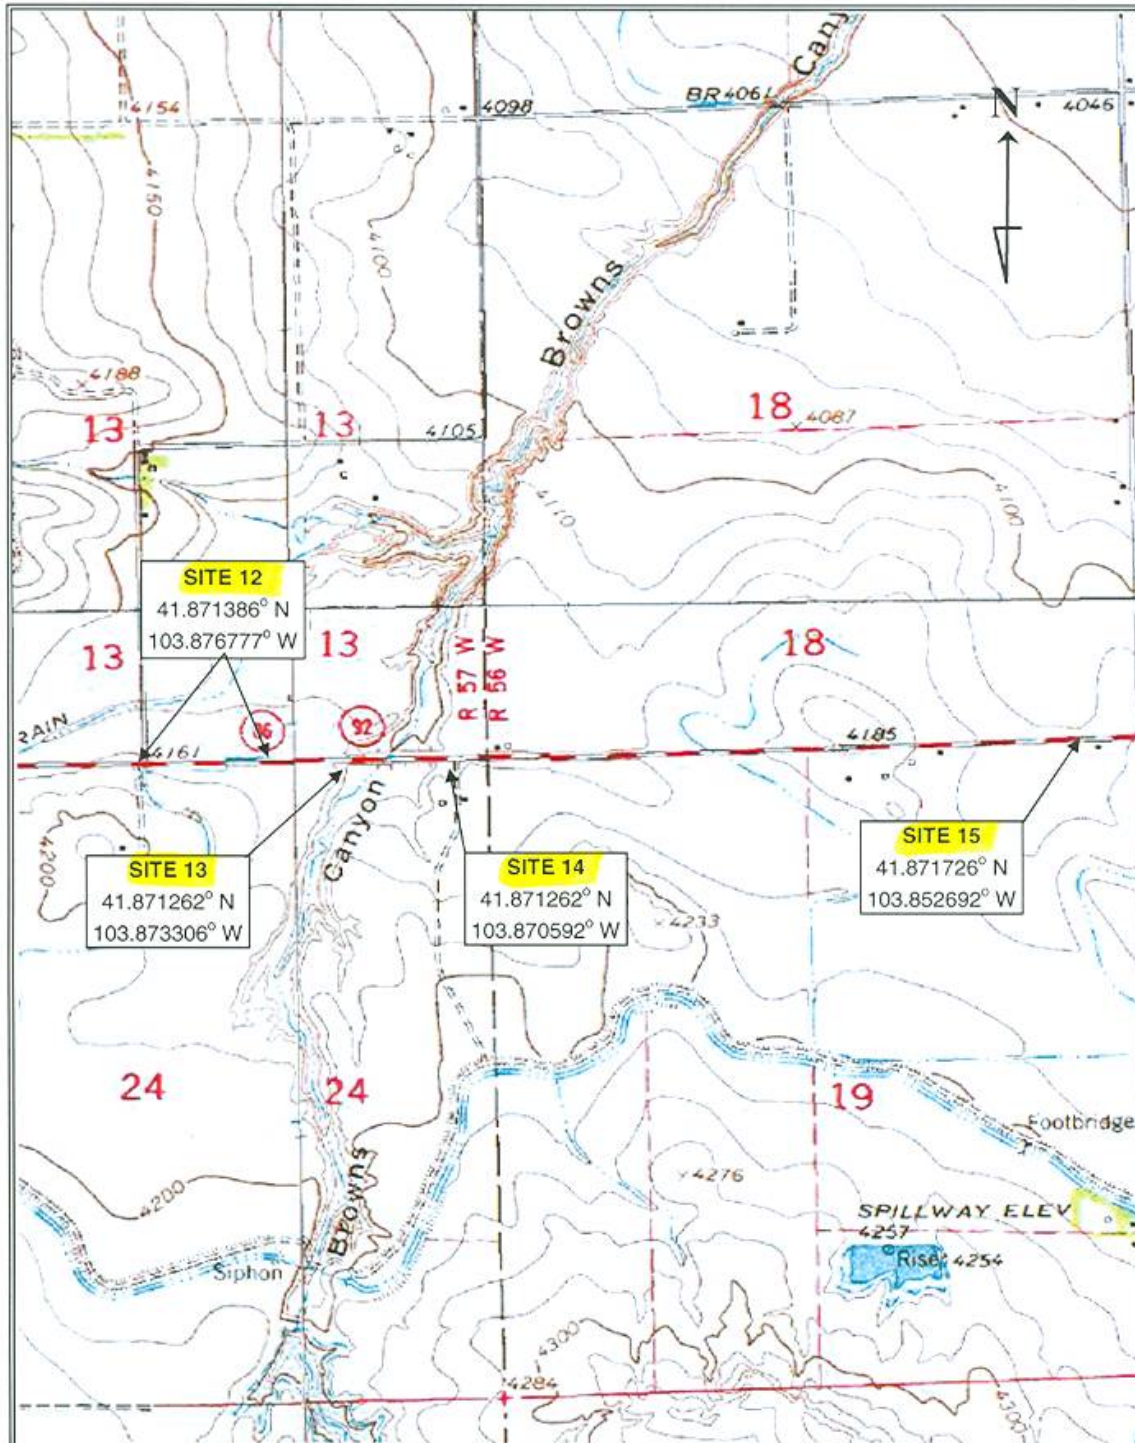

SCOTTSBLUFF WEST
 SEC 16, 17, 20, 21 T. 22 N., R 57 W.
 Scotts Bluff Co., NE

FIGURE 2.4
 Site Location
 Microsoft TerraSever.co.

SCOTTSBLUFF WEST
SEC 15, 16, 21, 22 T. 22 N., R 57 W.
Scotts Bluff Co., NE

FIGURE 2.5
Site Location
Microsoft TerraSever.co.

SCOTTSBLUFF WEST
SEC 13, 24, T. 22 N., R 57 W.
SEC 18, 19, T. 22 N., R 56 W.
Scotts Bluff Co., NE

FIGURE 2.7
Site Location
Microsoft TerraSever.co.