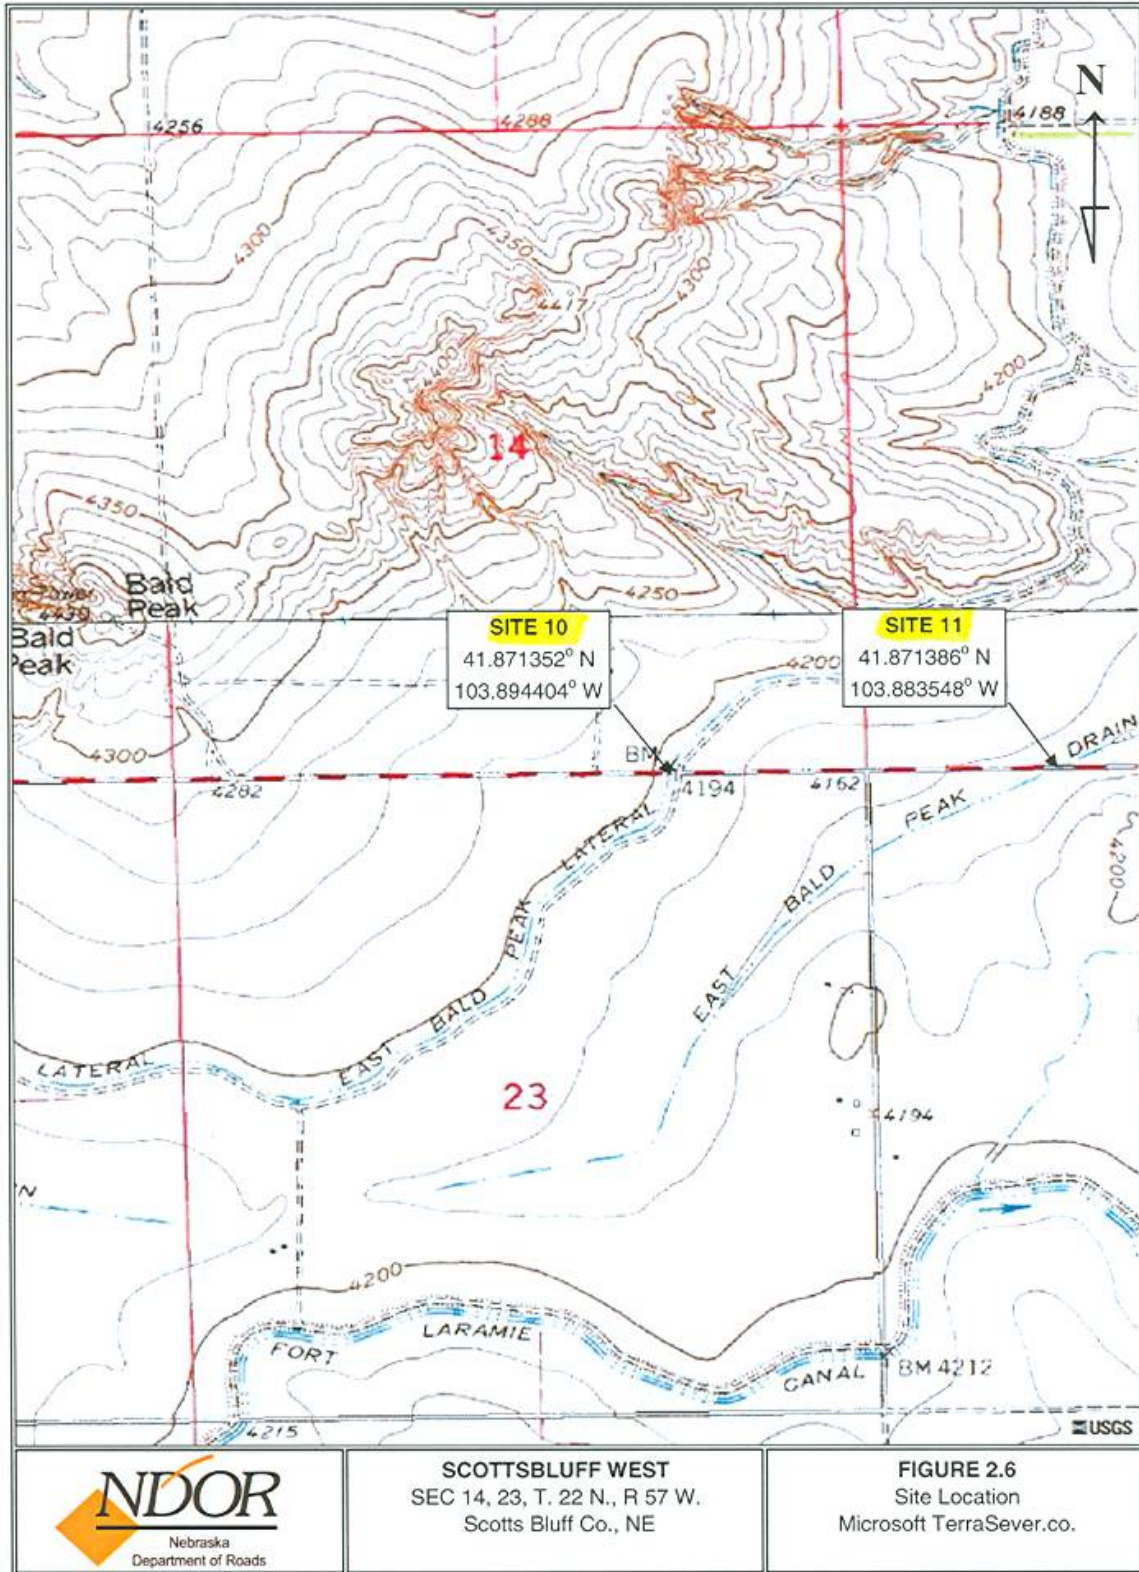

SCOTTSBLUFF WEST
 SEC 16, 17, 20, 21 T. 22 N., R 57 W.
 Scotts Bluff Co., NE

FIGURE 2.4
 Site Location
 Microsoft TerraSever.co.

SCOTTSBLUFF WEST
SEC 15, 16, 21, 22 T. 22 N., R 57 W.
Scotts Bluff Co., NE

FIGURE 2.5
Site Location
Microsoft TerraSever.co.

SCOTTSBLUFF WEST
SEC 13, 24, T. 22 N., R 57 W.
SEC 18, 19, T. 22 N., R 56 W.
Scotts Bluff Co., NE

FIGURE 2.7
Site Location
Microsoft TerraSever.co.